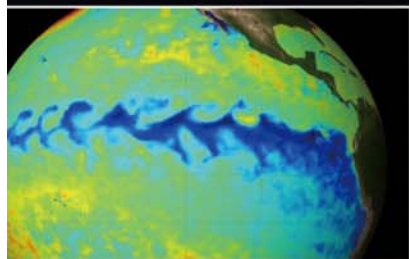

KENJI WILLIAMS PRESENTS

BELLA GAIA®

BEAUTIFUL EARTH
A POETIC VISION OF EARTH FROM SPACE

**“BELLA GAIA transported me back into orbit, to feel the
Beauty and Power of the Earth.”**

- John Grunsfeld (NASA Astronaut, Spacewalker)

Distributed by

Loch Ness
PRODUCTIONS

www.bellagaia.com