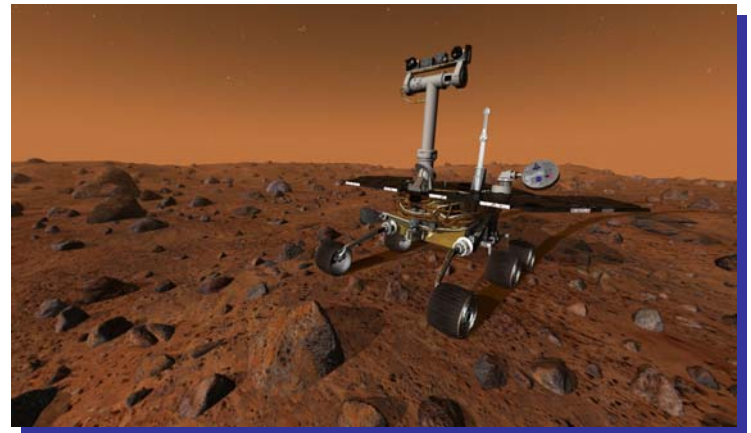

# Origins of Life

*The fulldome video planetarium show that shakes the world of Earth/Life/Planetary science to its core!*

Produced by Mirage3D

Distributed by  
Loch Ness Productions

*Origins of Life* deals with some of the most profound questions in life science: the origins of life and the human search for life beyond Earth.

Starting with the Big Bang, in chronological order, the show deals with the prebiotic chemistry in the universe, the formation of stars, formation of solar systems, and the first life on Earth. *Origins of Life* then covers the great extinctions, as well as our search for (primitive) life beyond planet Earth. *Origins of Life* is an inspirational journey through time — and a celebration of life on Earth. It features many recent discoveries related to life science, demonstrating that if there was ever a time that science made its greatest advances, it's right now!