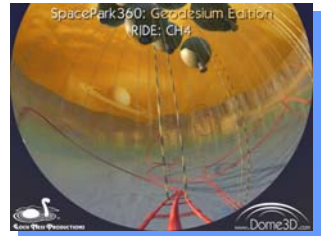

SpacePark360: Geodesium Edition INDIVIDUAL RIDES

Running time ~4:30 each ride; License term: 50 years

Product Code	Movie Size	For systems projecting circles that are:	Price
SPG#-P	X-SMALL	768 pixels	$960
SPG#-S	SMALL	1024 pixels	$1,280
SPG#-M	MEDIUM	1408 pixels	$1,760
SPG#-I	LARGE	1920 pixels (or prewarped)	$2,400
SPG#-X	X-LARGE	sliced for multiple projectors	$5,120

SpacePark360: Geodesium Edition 9-RIDE PACKAGE

Running time ~4:30 each ride; License term: 50 years

Product Code	Movie Size	For systems projecting circles that are:	Price
SPG#-P	X-SMALL	768 pixels	$4,800
SPG#-S	SMALL	1024 pixels	$6,400
SPG#-M	MEDIUM	1408 pixels	$8,800
SPG#-I	LARGE	1920 pixels (or prewarped)	$12,000
SPG#-X	X-LARGE	sliced for multiple projectors	$25,600

PRICES INCLUDE encoding/formatting and slicing for most full-dome systems. Contact us for details.

LOCH NESS PRODUCTIONS P. O. BOX 924 NEDERLAND, COLORADO 80466 USA
Phone: +1 303 642 7250 Fax: +1 303 642 7249 Toll-free: 1-888-4-NESSIE
Email: info@lochnessproductions.com Web site: www.lochnessproductions.com