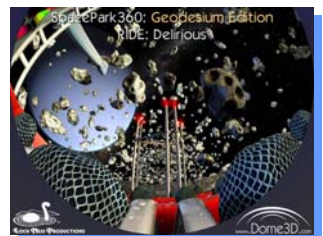

SpacePark360: Geodesium Edition INDIVIDUAL RIDES

Running time ~4:30 each ride; License term: 50 years

Product Code	Movie Size	For systems projecting circles that are:	Price
SPG#-P	X-SMALL	768 pixels	$960
SPG#-S	SMALL	1024 pixels	$1,280
SPG#-M	MEDIUM	1408 pixels	$1,760
SPG#-I	LARGE	1920 pixels (or prewarped)	$2,400
SPG#-X	X-LARGE	sliced for multiple projectors	$5,120

SpacePark360: Geodesium Edition 9-RIDE PACKAGE

Running time ~4:30 each ride; License term: 50 years

Product Code	Movie Size	For systems projecting circles that are:	Price
SPG#-P	X-SMALL	768 pixels	$4,800
SPG#-S	SMALL	1024 pixels	$6,400
SPG#-M	MEDIUM	1408 pixels	$8,800
SPG#-I	LARGE	1920 pixels (or prewarped)	$12,000
SPG#-X	X-LARGE	sliced for multiple projectors	$25,600

PRICES INCLUDE encoding/formatting and slicing for most full-dome systems. Contact us for details.

LOCH NESS PRODUCTIONS P. O. BOX 924 NEDERLAND, COLORADO 80466 USA
Phone: +1 303 642 7250 Fax: +1 303 642 7249 Toll-free: 1-888-4-NESSIE
Email: info@lochnessproductions.com Web site: www.lochnessproductions.com