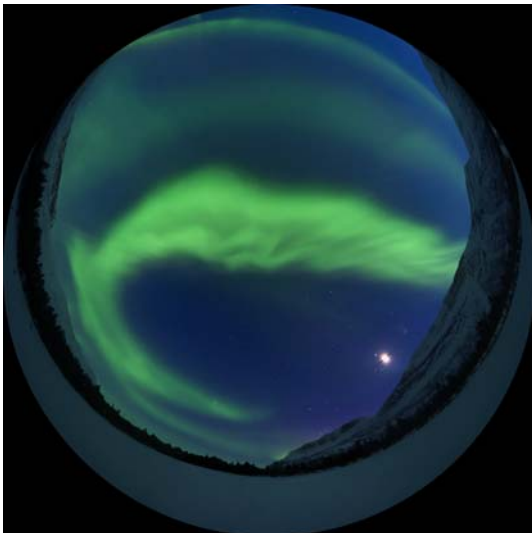

# Beyond The Arctic Circle

*A Fulldome Trek through the Arctic Tundra*

*From Benjamin River Productions*

**Beyond the Arctic Circle** is a live-action fulldome film that takes viewers on a journey to the North country to learn about the nature and wildlife of the regions within the Arctic Circle. Audiences see the expedition through the eyes of a grandfather telling a story to his grandson about a journey in search of a mythical fox.

We take off on a husky sled and ride through the snowy forests of Lapland. Along the way, we learn about the taiga biome and evergreen trees. As we go farther north the lush boreal forests give way to vast white plains where it's hard to imagine any life could exist.

As the journey comes to an end and it gets dark, the special fox is still nowhere to be found. Suddenly, in the middle of the night, the skies light up as the mythical creature of ancient Sami legend runs across the Arctic fells and lights up the sky with sparks flying from its tail, exciting the glorious aurora borealis — the Northern Lights.

**Beyond the Arctic Circle** is the first live-action film from the series "Natural Wonders of the World", which takes viewers to the most exhilarating locations on our planet to experience and learn about the amazing diversity of the life.